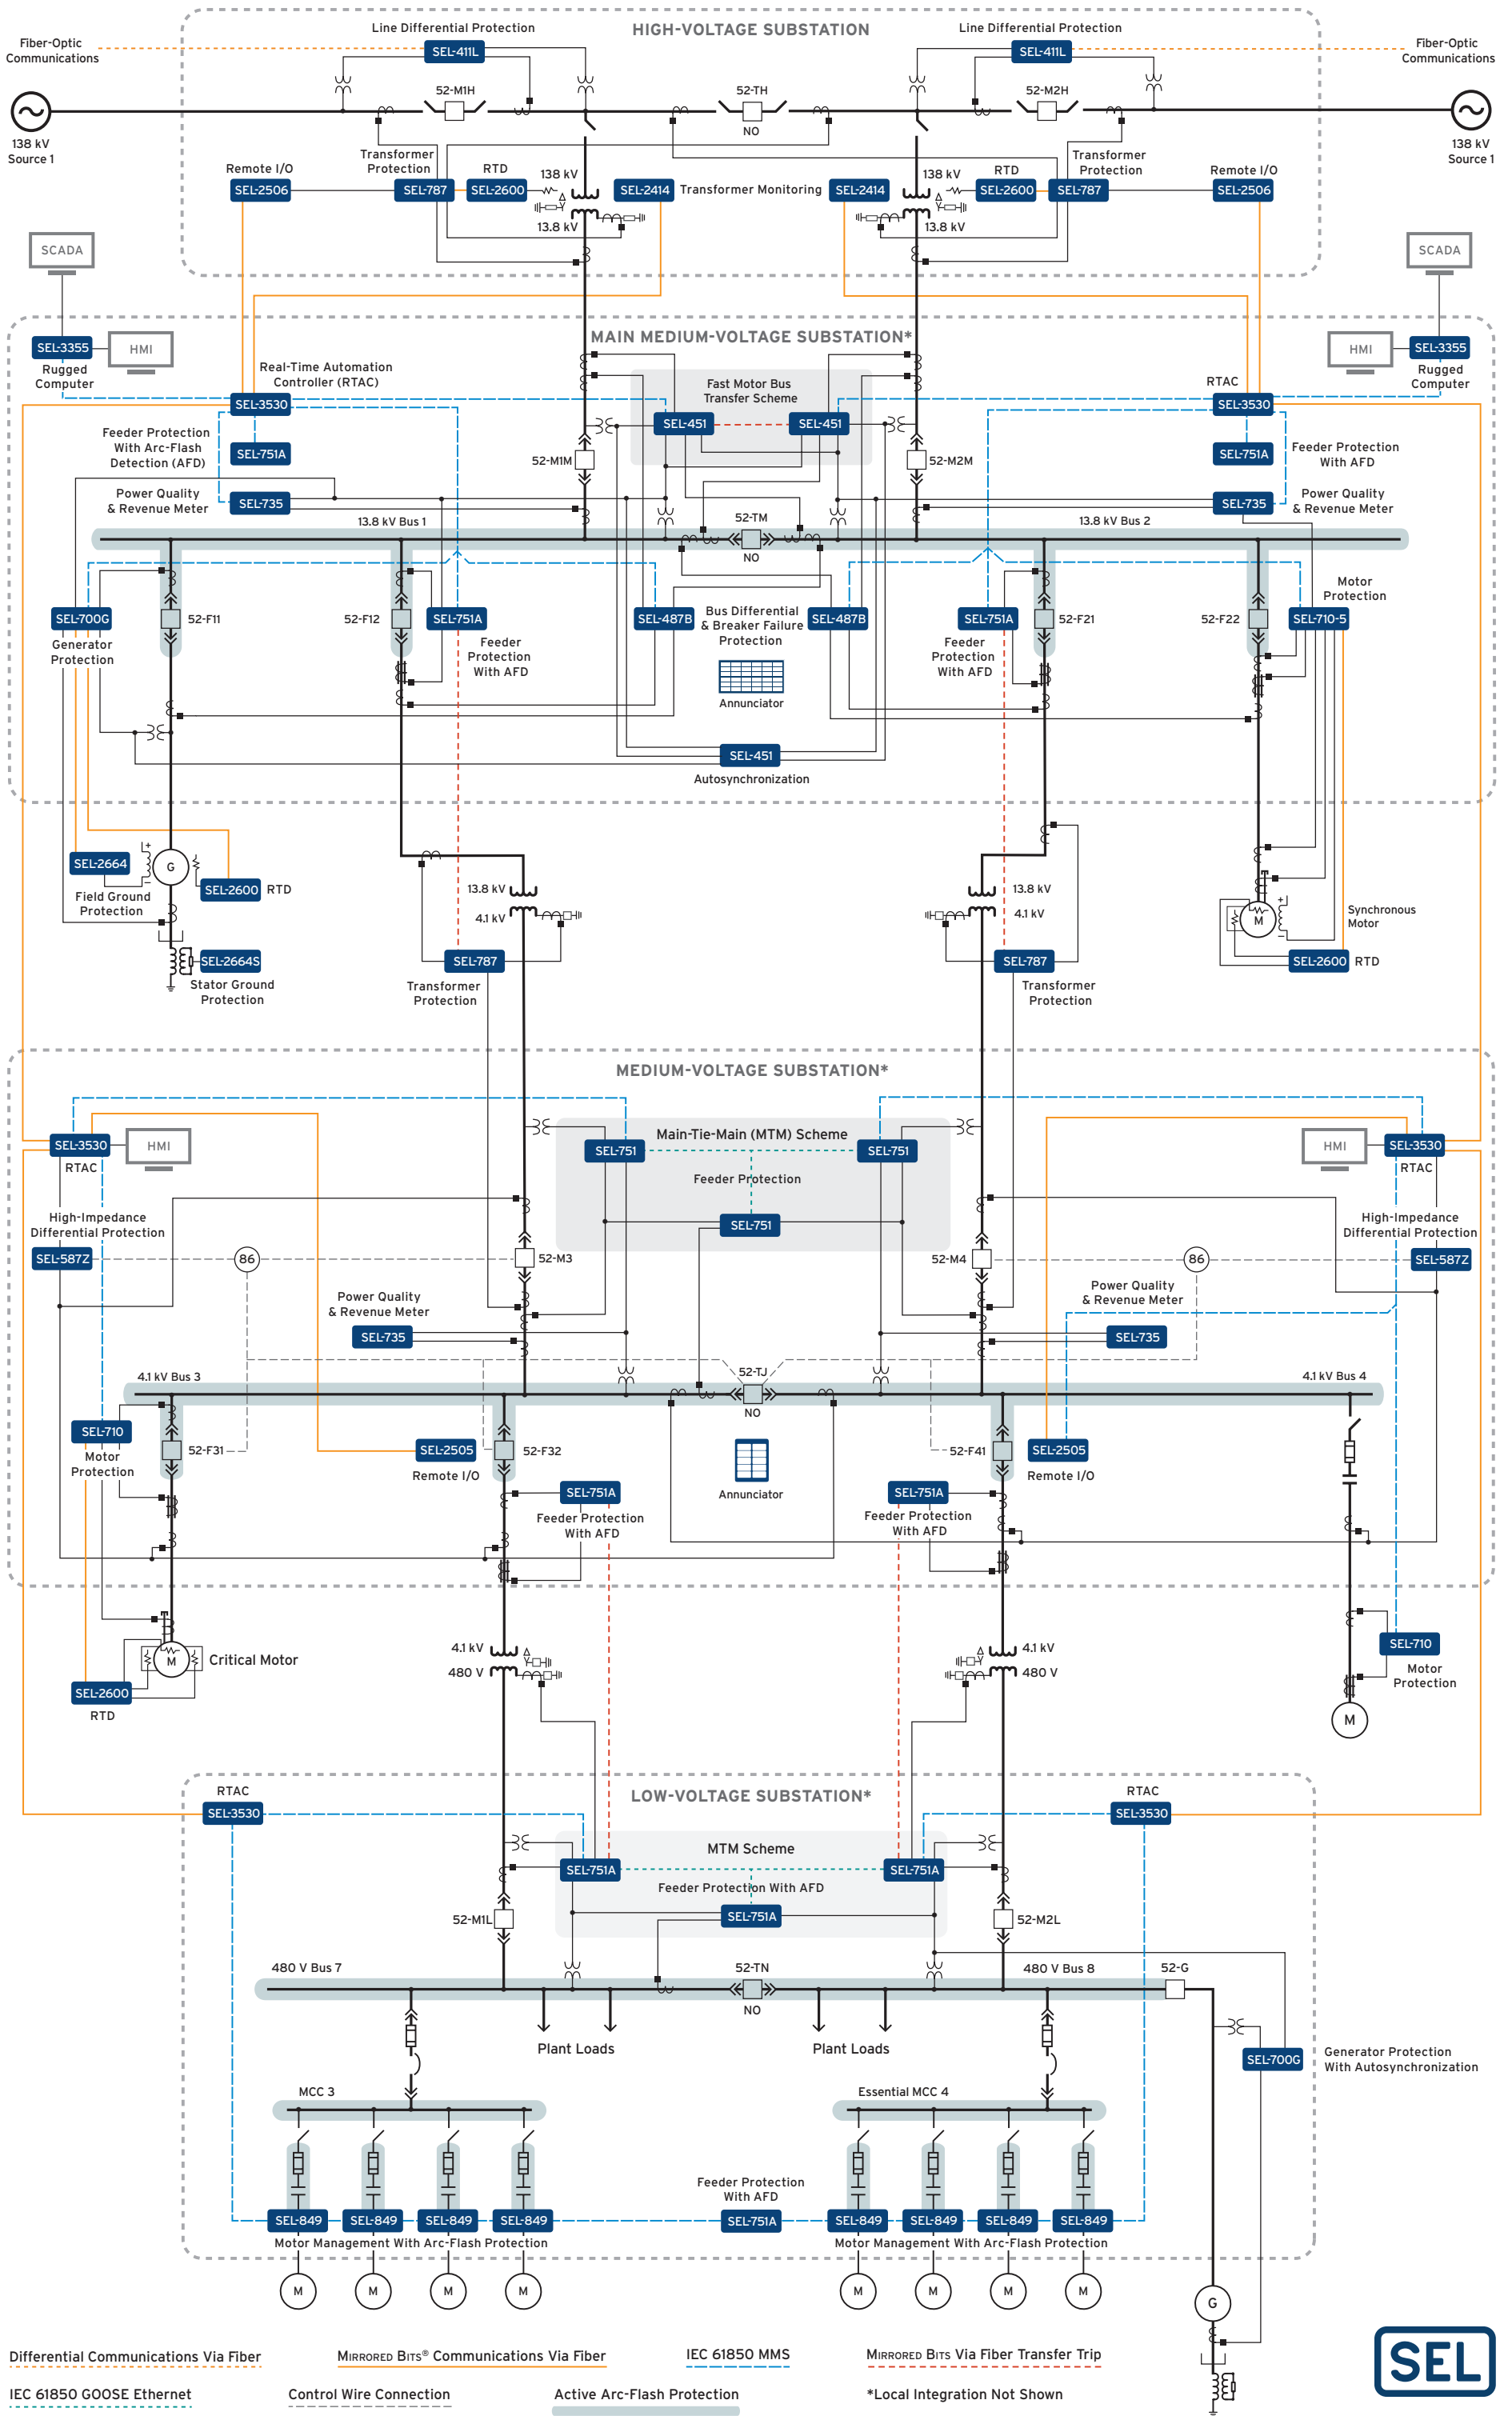

Example Industrial Plant One-Line Diagram

Differential Communications Via Fiber

MIRRORED BITS® Communications Via Fiber

IEC 61850 MMS

MIRRORED BITS Via Fiber Transfer Trip

IEC 61850 GOOSE Ethernet

Control Wire Connection