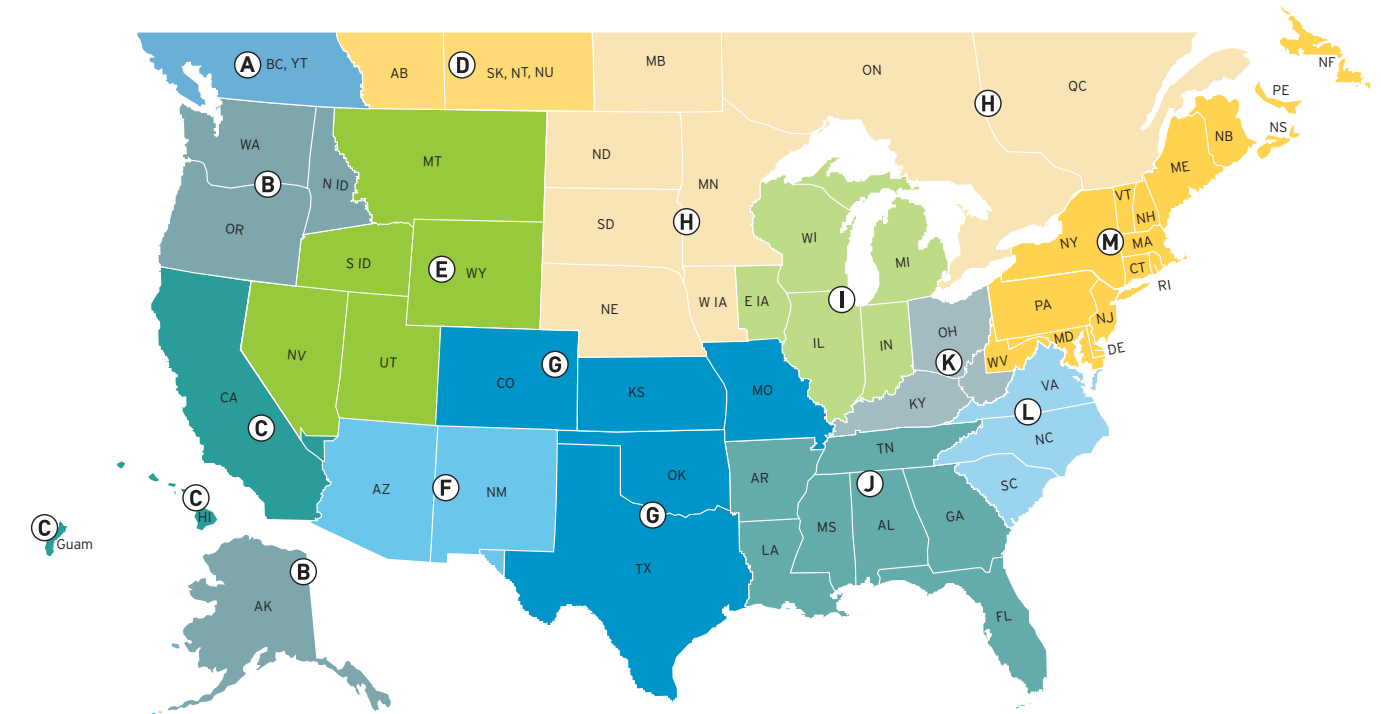

SEL ORDERING AND CUSTOMER SUPPORT

GLOBAL SALES CONTACT INFORMATION

CORPORATE HEADQUARTERS

U.S.A. and Canada

Email: info@selinc.com
Pullman, WA, USA • Tel: +1.509.332.1890 • Fax: +1.509.332.7990

LATIN AMERICA

Mexico

Email: mexicoinfo@selinc.com
San Luis Potosí • Tel: +52.444.804.2100 • Fax: +52.444.804.2101
Mexico D.F. • Tel: +52.55.9171.8900 • Fax: +52.55.9171.8901
Monterrey • Tel: +52.818.625.2550 • Fax: +52.818.625.2551
Villahermosa • Tel: +52.993.478.3940 • Fax: +52.993.357.5013
Guadalajara • Tel: +52.33.1253.3550 • Fax: +52.993.357.5013
Hermosillo • Tel: +52.66.2500.6150
Torreon • Tel: +52.871.478.6100

Central America and Caribbean

Email: latinamericainfo@selinc.com
Trinity, FL, USA • Tel: +1.727.494.6000 • Fax: +1.727.372.8241

Andina

Email: latinamericainfo@selinc.com
Bogotá, Colombia • Tel: +57.1.300.2232 • Fax: +57.1.616.3030
Lima, Peru • Tel: +51.1.447.7753 • Fax: +51.1.447.7831

Austral

Email: latinamericainfo@selinc.com
Buenos Aires, Argentina • Tel: +54.11.4765.2146

BRAZIL

Email: atendimento@selinc.com
Campinas-SP • Tel: +55.19.3515.2000 • Fax: +55.19.3515.2011
São Paulo-SP • Tel: +55.19.3518.2110
Curitiba-PR • Tel: +55.41.3075.4300
Salvador-BA • Tel: +55.71.3036.8200 or +55.19.3518.2110

EUROPE AND EURASIA

Northern Europe

Email: sel_northernneurope@selinc.com
Leeds, U.K. • Tel: +44.113.823.1932
Stafford, U.K. • Tel: +44.178.524.9876 • Fax: +44.178.525.6200
Eindhoven, Netherlands • Tel: +31.40.258.1188 • Fax: +31.40.258.1180

Southern Europe

Email: sel_southernneurope@selinc.com
Madrid, Spain • Tel: +34.910.165.051 • Fax: +34.910.165.051
Milan, Italy • Tel: +39.02.3652.0632 • Fax: +39.02.4947.0980

Eurasia

Email: eurasiainfo@selinc.com
Atyrau, Kazakhstan • Tel: +7.712.230.3121 • Cell: +7.701.995.4389
Tbilisi, Georgia • Tel: +995.32.243.0660 • Cell: +995.577.39.6994

INDIA, MIDDLE EAST, and AFRICA (IMEA)

Indian Subcontinent

Email: indiainfo@selinc.com
Delhi • Tel: +91.11.4520.5500 • Fax: +91.11.4520.5501
Bangalore • Tel: +91.80.4246.4200
Mumbai • Tel: +91.22.2536.3736 • Fax: +91.22.2536.3736

Saudi Arabia

Email: saudiarabiainfo@selinc.com
Khobar • Tel: +966.13.821.8900 • Fax: +966.13.830.6403
Riyadh • Tel: +966.11.263.2044 • Fax: +966.1.263.1082
Jeddah • Tel: +966.12.288.0775 • Fax: +966.12.288.0775

Middle East and Northern Africa

Email: middleeastinfo@selinc.com
Manama, Bahrain • Tel: +973.17.587077 • Fax: +973.17.587078
Dubai, UAE • Tel: +971.4.392.6665 • Fax: +971.4.392.6663

Western Africa

Email: africainfo@selinc.com
Accra, Ghana • Tel: +233.303.976773 • Fax: +2712.644.0900

Sub-Saharan and Southern Africa

Email: africainfo@selinc.com
Centurion, South Africa • Tel: +27.12.664.5930 • Fax: +27.12.234.9234

ASIA PACIFIC

China and Taiwan

Email: eastasiainfo@selinc.com
Shanghai • Tel: +86.21.3393.3788 • Fax: +86.21.3393.3799
Chengdu • Tel: +86.28.8529.3296 • Fax: +86.28.8529.3296

Southeast Asia