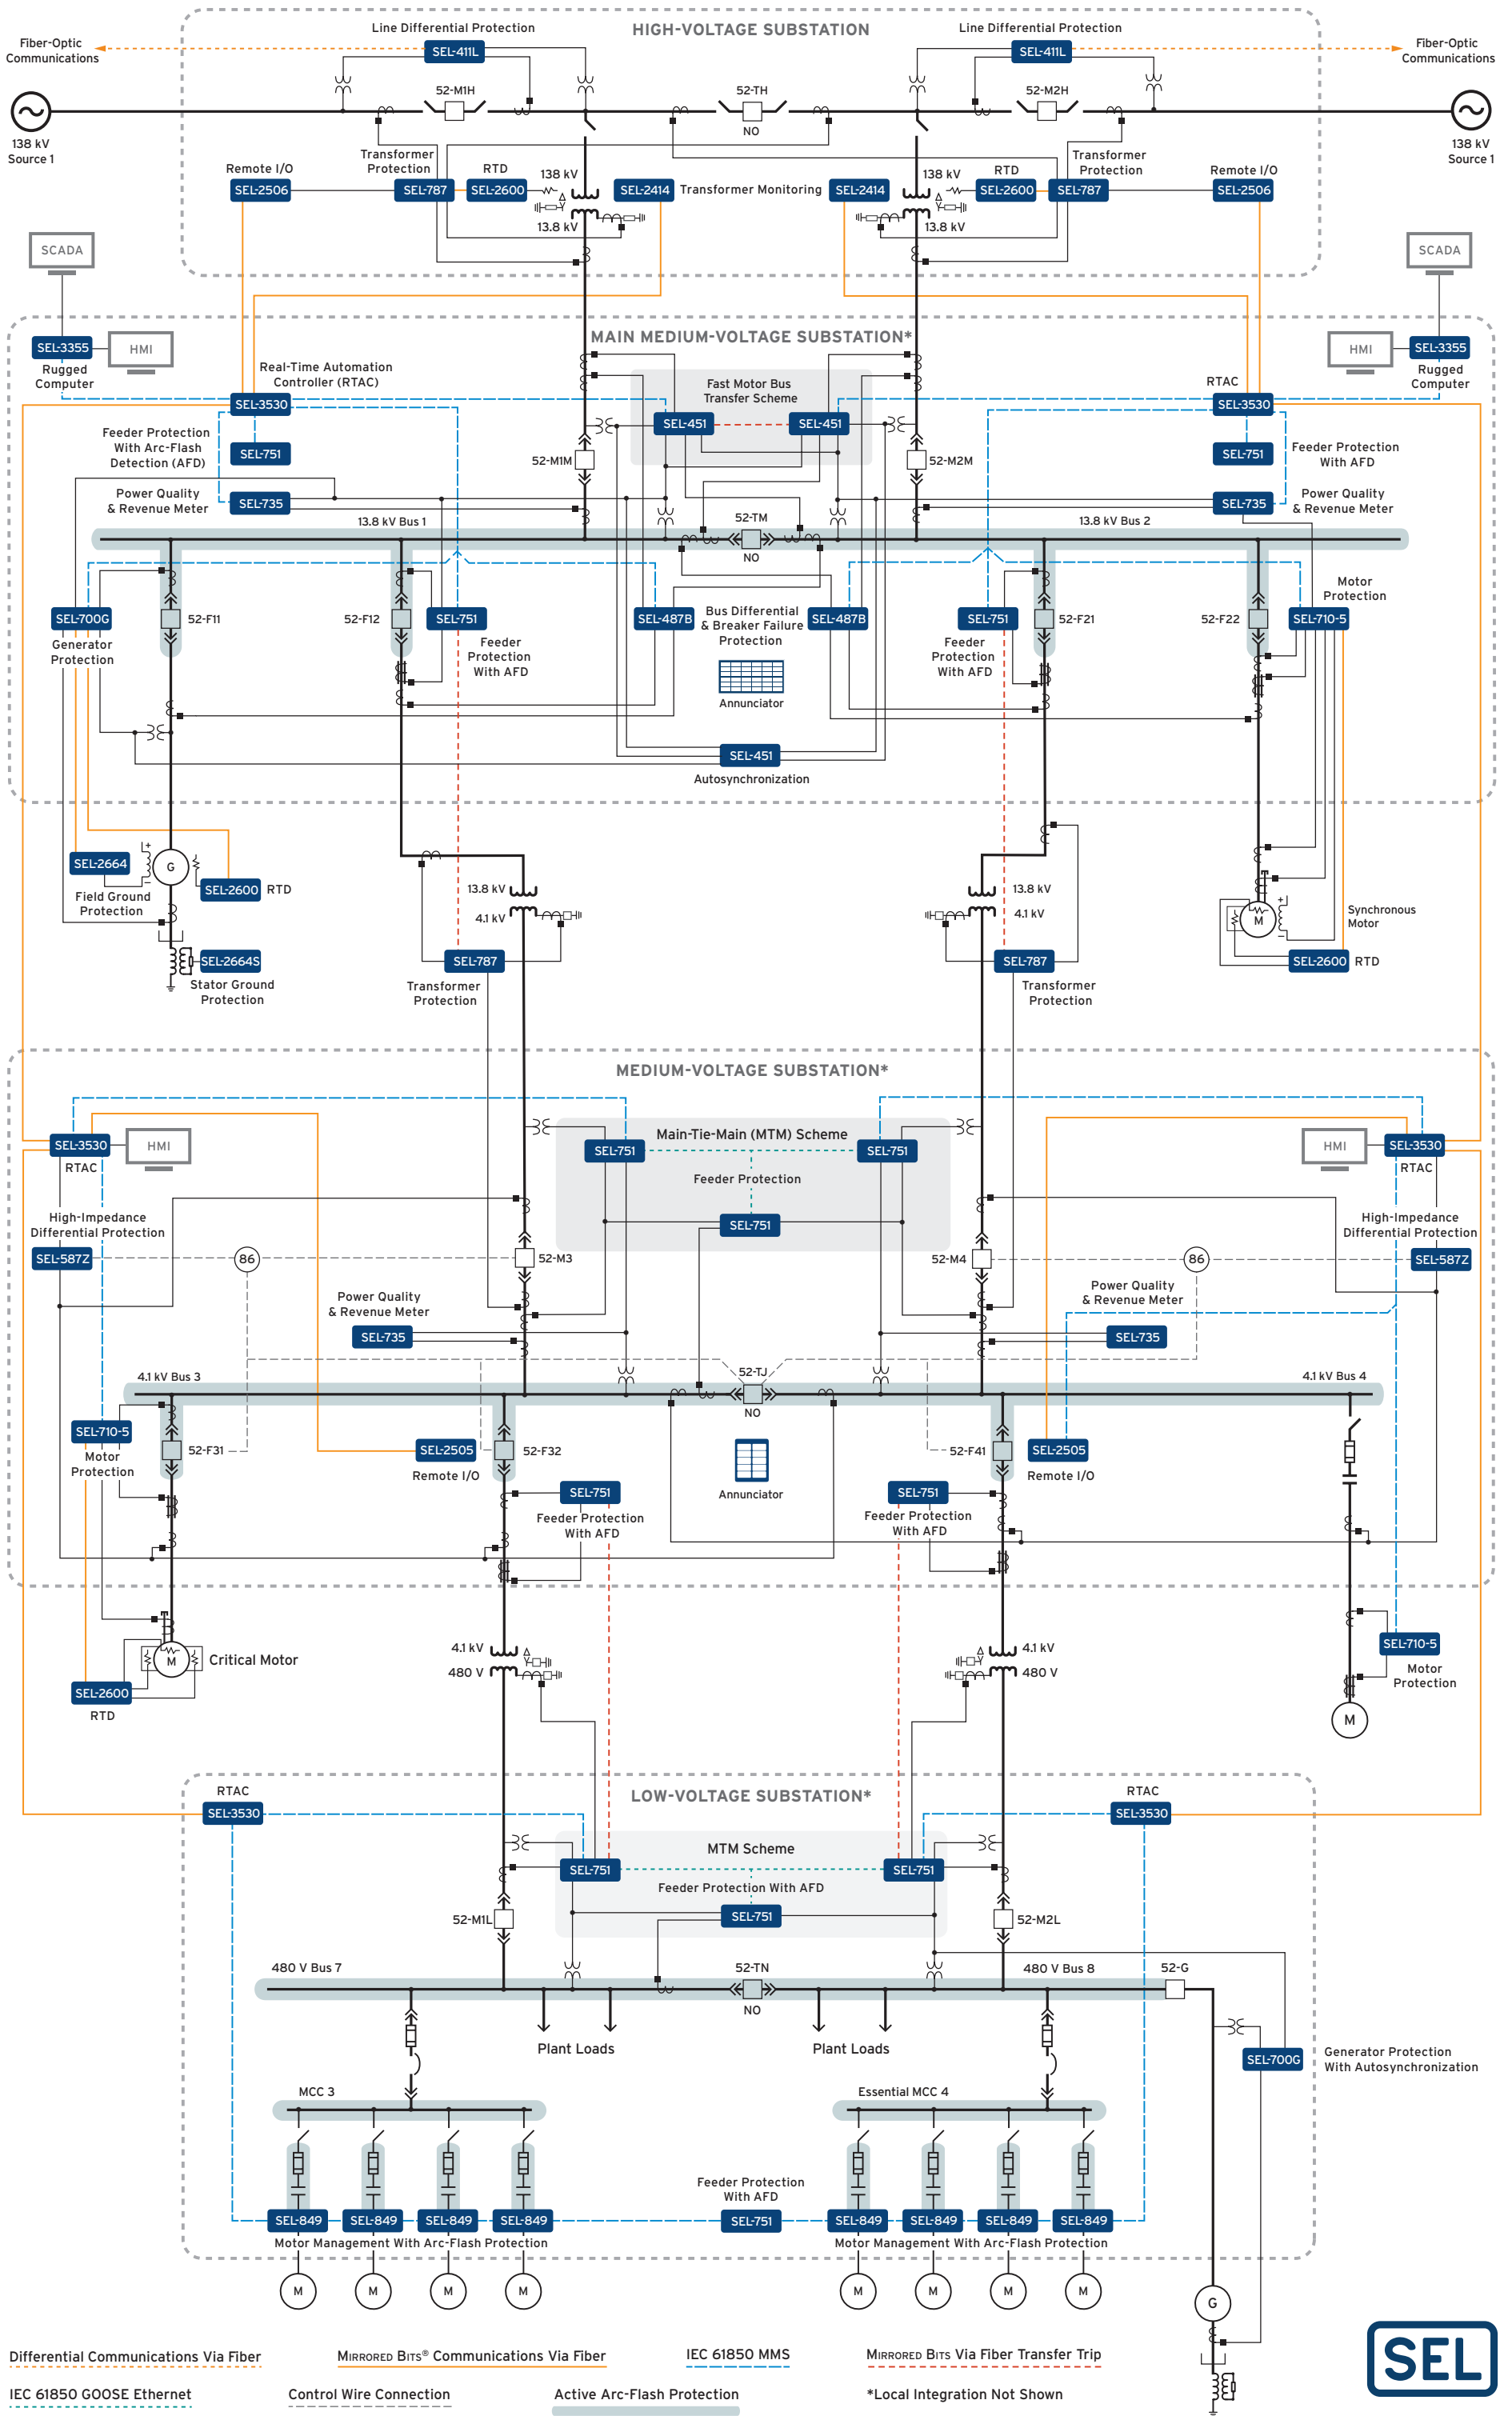

Example Industrial Plant One-Line Diagram

Differential Communications Via Fiber

MIRRORED BITS® Communications Via Fiber

IEC 61850 MMS

MIRRORED BITS Via Fiber Transfer Trip

IEC 61850 GOOSE Ethernet

Control Wire Connection