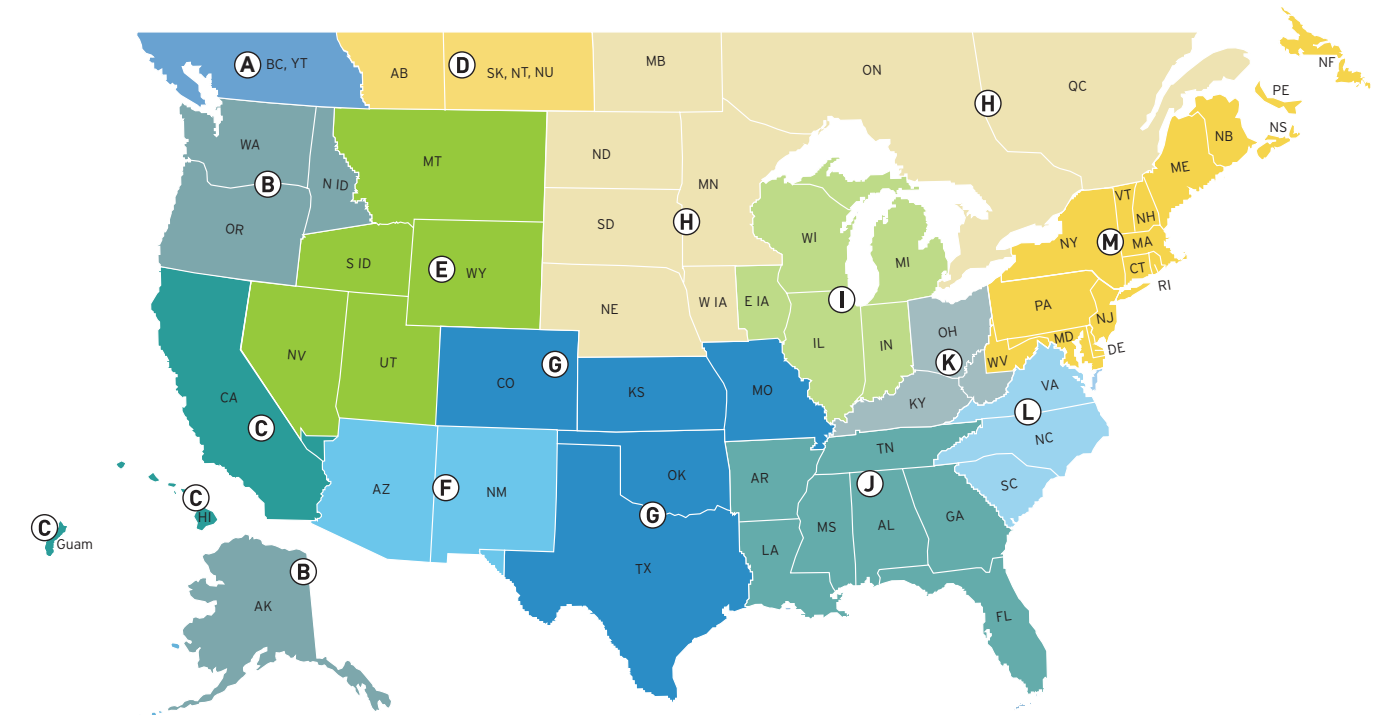

SEL ORDERING AND CUSTOMER SUPPORT

GLOBAL SALES CONTACT INFORMATION

CORPORATE HEADQUARTERS

U.S.A. and Canada

Email: info@selinc.com
Pullman, WA, USA • Tel: +1.509.332.1890 • Fax: +1.509.332.7990

LATIN AMERICA

Mexico

Email: mexicoinfo@selinc.com
San Luis Potosí • Tel: +52.444.804.2100 • Fax: +52.444.804.2101
Mexico D.F. • Tel: +52.55.9171.8900 • Fax: +52.55.9171.8901
Monterrey • Tel: +52.818.625.2550 • Fax: +52.818.625.2551
Villahermosa • Tel: +52.993.478.3940 • Fax: +52.993.357.5013
Guadalajara • Tel: +52.33.1253.3550 • Fax: +52.993.357.5013
Hermosillo • Tel: +52.66.2500.6150
Torreón • Tel: +52.871.478.6100

Central America and Caribbean

Email: latinamericainfo@selinc.com
Trinity, FL, USA • Tel: +1.727.494.6000 • Fax: +1.727.372.8241

Andina

Email: latinamericainfo@selinc.com
Bogotá, Colombia • Tel: +57.1.300.2232 • Fax: +57.1.616.3030
Lima, Peru • Tel: +51.1.447.7753 • Fax: +51.1.447.7831

Austral

Email: latinamericainfo@selinc.com
Buenos Aires, Argentina • Tel: +54.11.4765.2146

BRAZIL

Email: atendimento@selinc.com
Campinas-SP • Tel: +55.19.3515.2000 • Fax: +55.19.3515.2011
São Paulo-SP • Tel: +55.19.3518.2110
Curitiba-PR • Tel: +55.41.3075.4300
Salvador-BA • Tel: +55.71.3036.8200 or +55.19.3518.2110

EUROPE AND EURASIA

Northern Europe

Email: sel_northernneurope@selinc.com
Leeds, U.K. • Tel: +44.113.823.1932
Stafford, U.K. • Tel: +44.178.524.9876 • Fax: +44.178.525.6200
Eindhoven, Netherlands • Tel: +31.40.258.1188 • Fax: +31.40.258.1180

Southern Europe

Email: sel_southernneurope@selinc.com
Madrid, Spain • Tel: +34.910.165.051 • Fax: +34.910.165.051
Milan, Italy • Tel: +39.02.3652.0632 • Fax: +39.02.4947.0980

Eurasia

Email: eurasiainfo@selinc.com
Atyrau, Kazakhstan • Tel: +7.712.230.3121 • Cell: +7.701.995.4389
Tbilisi, Georgia • Tel: +995.32.243.0660 • Cell: +995.577.39.6994

INDIA, MIDDLE EAST, and AFRICA (IMEA)

Indian Subcontinent

Email: indiainfo@selinc.com
Delhi • Tel: +91.11.4520.5500 • Fax: +91.11.4520.5501
Bangalore • Tel: +91.80.4246.4200
Mumbai • Tel: +91.22.2536.3736 • Fax: +91.22.2536.3736

Saudi Arabia

Email: saudiarabiainfo@selinc.com
Khobar • Tel: +966.13.821.8900 • Fax: +966.13.830.6403
Riyadh • Tel: +966.11.263.2044 • Fax: +966.1.263.1082
Jeddah • Tel: +966.12.288.0775 • Fax: +966.12.288.0775

Middle East and Northern Africa

Email: middleeastinfo@selinc.com
Manama, Bahrain • Tel: +973.17.587077 • Fax: +973.17.587078
Dubai, UAE • Tel: +971.4.392.6665 • Fax: +971.4.392.6663

Western Africa

Email: africainfo@selinc.com
Accra, Ghana • Tel: +233.303.976773 • Fax: +2712.644.0900

Sub-Saharan and Southern Africa

Email: africainfo@selinc.com
Centurion, South Africa • Tel: +27.12.664.5930 • Fax: +27.12.234.9234

ASIA PACIFIC

China and Taiwan

Email: eastasiainfo@selinc.com
Shanghai • Tel: +86.21.3393.3788 • Fax: +86.21.3393.3799
Chengdu • Tel: +86.28.8529.3296 • Fax: +86.28.8529.3296

Southeast Asia