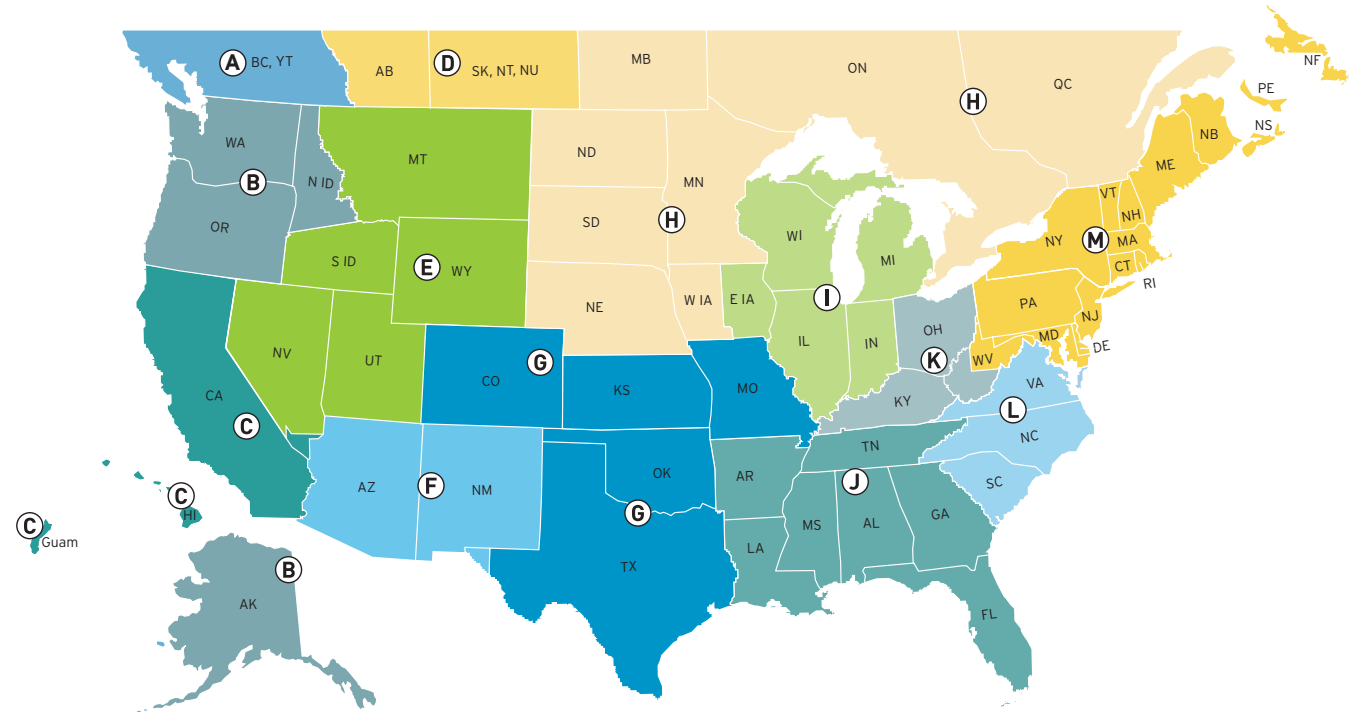

UNITED STATES AND CANADA SALES CONTACT INFORMATION

A British Columbia Territory

Tel: +1.604.297.3020
 Fax: +1.604.297.3029
 bc@selinc.com
 www.selinc.com/support

B Peak Measure, Inc.

Tel: +1.360.263.0123
 Fax: +1.360.263.0124
 sales@peakmeasure.com
 www.peakmeasure.com