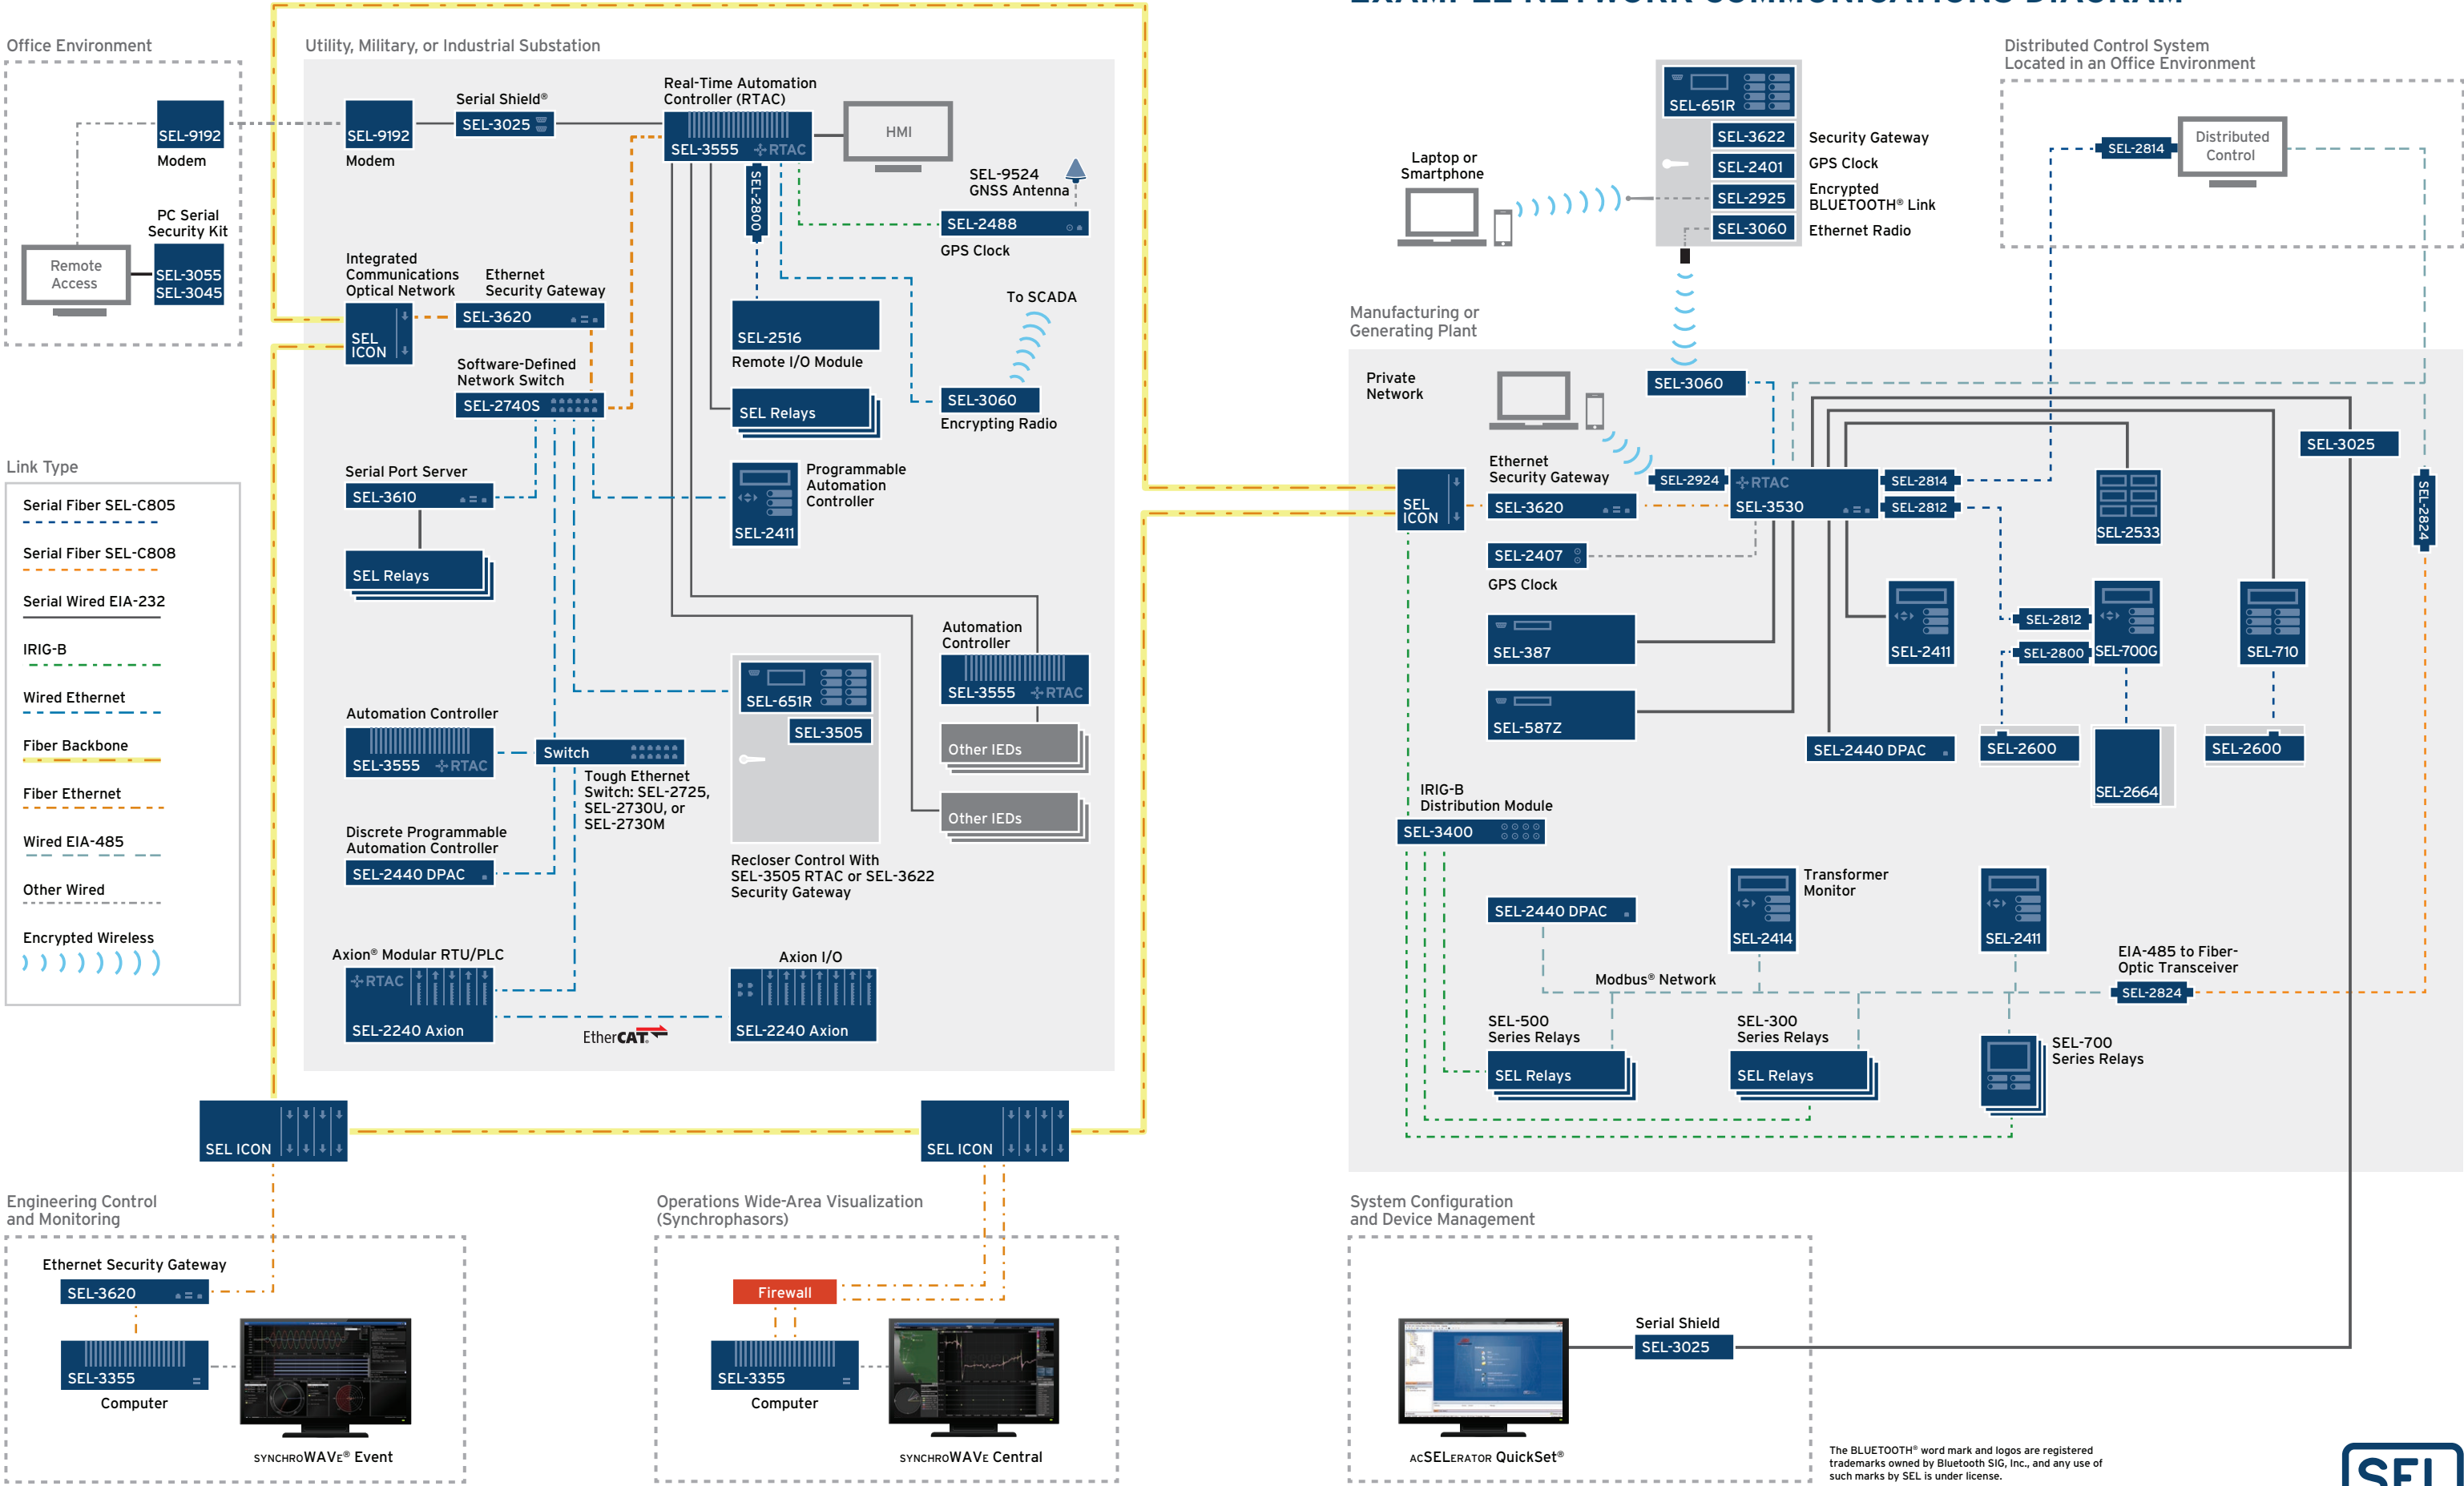

EXAMPLE NETWORK COMMUNICATIONS DIAGRAM