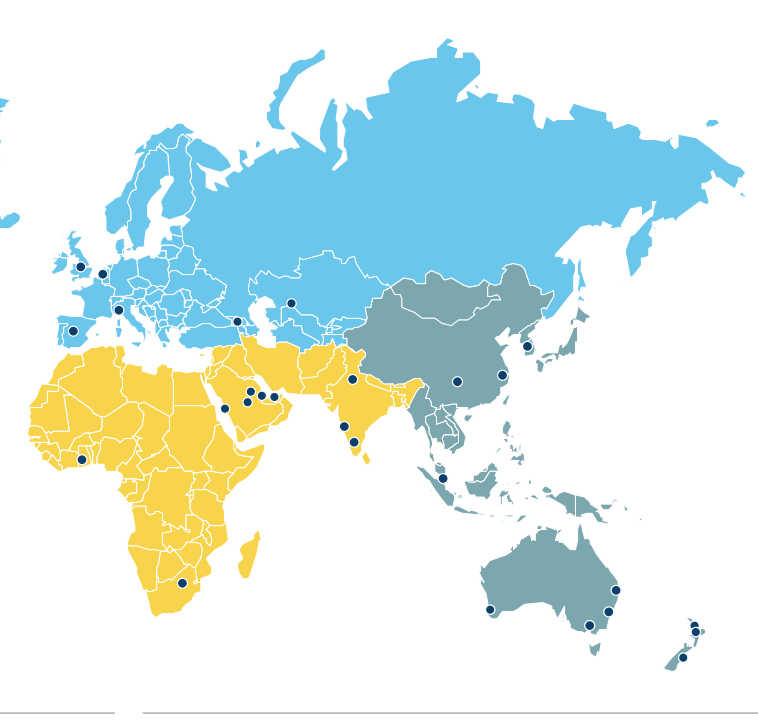

INDIA, MIDDLE EAST, and AFRICA (IMEA)

Indian Subcontinent

Email: indiainfo@selinc.com
Delhi • Tel: +91.11.4520.5500 • Fax: +91.11.4520.5501
Bangalore • Tel: +91.80.4246.4200
Mumbai • Tel: +91.22.2536.3736 • Fax: +91.22.2536.3736

Saudi Arabia

Email: saudiarabiainfo@selinc.com
Khobar • Tel: +966.13.821.8900 • Fax: +966.13.830.6403
Riyadh • Tel: +966.11.263.2044 • Fax: +966.1.263.1082
Jeddah • Tel: +966.12.288.0775 • Fax: +966.12.288.0775

Middle East and Northern Africa

Email: middleeastinfo@selinc.com
Manama, Bahrain • Tel: +973.17.587077 • Fax: +973.17.587078
Dubai, UAE • Tel: +971.4.392.6665 • Fax: +971.4.392.6663

Western Africa

Email: africainfo@selinc.com
Accra, Ghana • Tel: +233.303.976773 • Fax: +2712.644.0900

Sub-Saharan and Southern Africa

Email: africainfo@selinc.com
Centurion, South Africa • Tel: +27.12.664.5930 • Fax: +27.12.234.9234

ASIA PACIFIC

China and Taiwan

Email: eastasiainfo@selinc.com
Shanghai • Tel: +86.21.3393.3788 • Fax: +86.21.3393.3799
Chengdu • Tel: +86.28.8529.3296 • Fax: +86.28.8529.3296

Southeast Asia

Email: southeastasiainfo@selinc.com
Perth, Australia • Tel: +61.8.9201.6800 • Fax: +61.8.9444.6161
Singapore • Tel: +65.6902.1838 • Fax: +65.6204.6949
Anyang, South Korea • Tel: +82.31.340.8181 • Fax: +82.31.340.8183

Oceania

Email: oceaniainfo@selinc.com
Melbourne, Australia • Tel: +61.3.9485.0700 • Fax: +61.3.9480.6560
Brisbane, Australia • Tel: +61.7.3256.7473 • Fax: +61.3.9480.6560
Perth, Australia • Tel: +61.8.9201.6800 • Fax: +61.8.9444.6161
Sydney, Australia • Tel: +61.2.8935.9668 • Cell: +61.418.689.749
Christchurch, New Zealand • Tel: +64.3.357.1427 • Fax: +64.3.312.0179
Auckland, New Zealand • Tel: +64.9.522.4392 • Fax: +64.3.312.0179
Hamilton, New Zealand • Tel: +64.7.855.5946