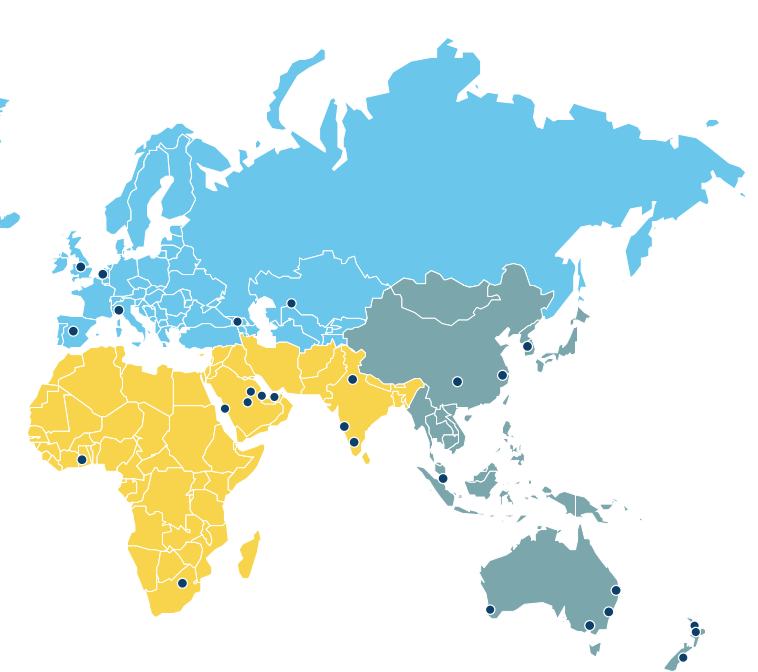

### LATIN AMERICA

### EUROPE AND EURASIA

#### Northern Europe

Email: sel\_northernneurope@selinc.com  
 Leeds, U.K. • Tel: +44.113.823.1932  
 Stafford, U.K. • Tel: +44.178.524.9876 • Fax: +44.178.525.6200  
 Eindhoven, Netherlands • Tel: +31.40.258.1188 • Fax: +31.40.258.1180

### INDIA, MIDDLE EAST, and AFRICA (IMEA)