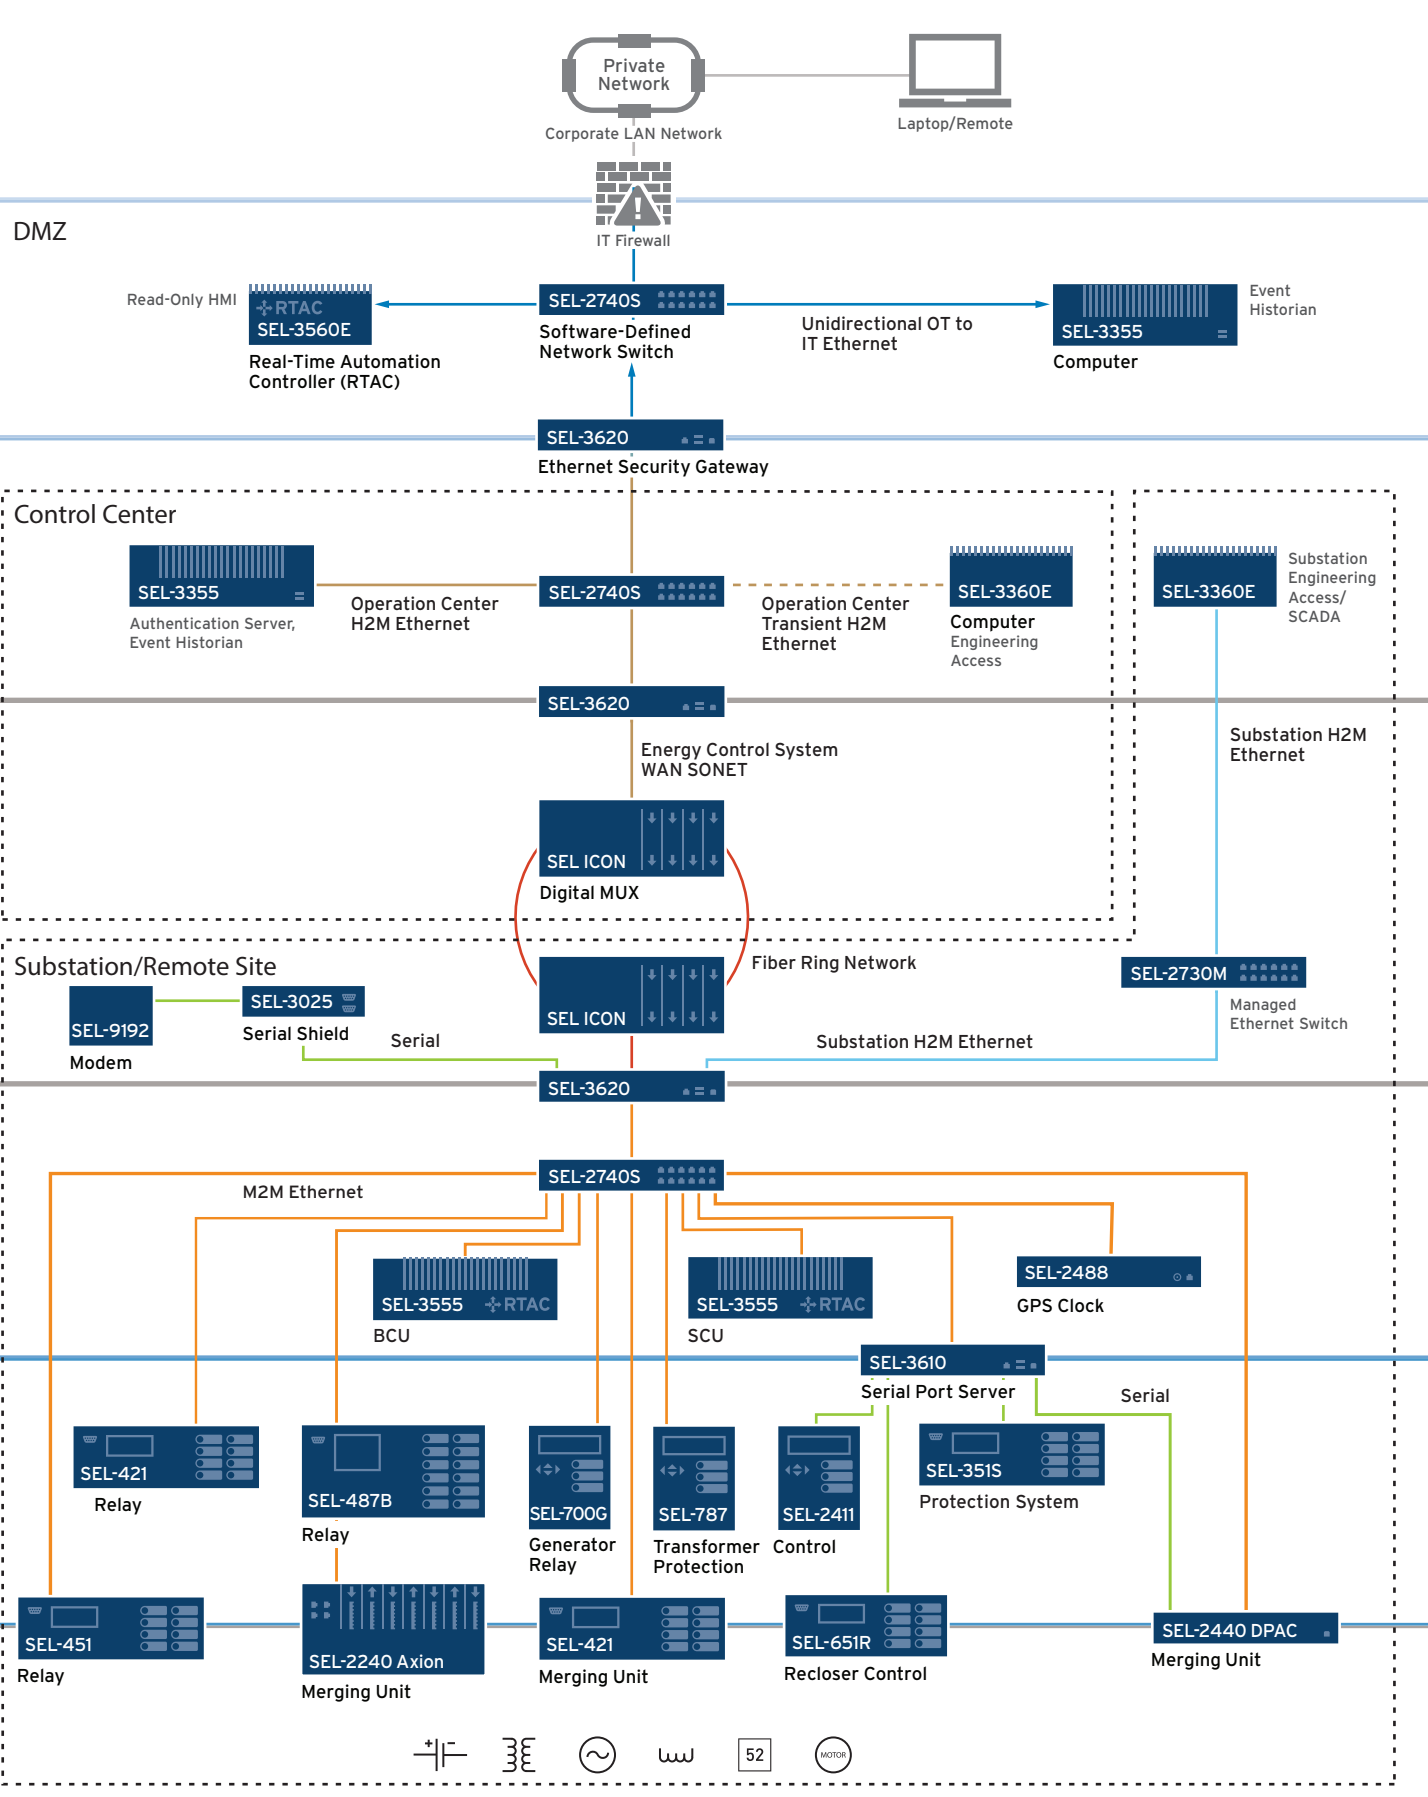

# Example Secure Control System Diagram

System Layers	Product Options
<b>IT Corporate Network</b> Delivers policies, procedures, training, and awareness.	SEL-3355 Computer SEL-3555 Real-Time Automation Controller (RTAC)
<b>L5   Perimeter</b> OT/IT Outer Firewall (FW) Separates the control system from the enterprise physically and electronically.	SEL-2740S Software-Defined Network Switch SEL-3355 Computer SEL-3620 Ethernet Security Gateway SEL RTAC
<b>L4   SCADA</b> Operation Center/Substation Human to Machine (H2M) Authorizes users and aggregates system data for analysis and visualization.	SEL-2730M Managed 24-Port Ethernet Switch SEL-2740S Software-Defined Network Switch SEL-3355 Computer SEL-3360 Industrial Wall-Mount Computer SEL-3620 Ethernet Security Gateway SEL ICON® Integrated Communications Optical Network (for Ethernet virtual synchronous network [VSN] technology)
H2M (Inner FW)	
<b>L3   Access</b> WAN Segregates H2M from machine to machine (M2M).	SEL-2730M Managed 24-Port Ethernet Switch SEL-2740S Software-Defined Network Switch SEL-3025 Serial Shield® SEL-3061 Cellular Router SEL-3620 Ethernet Security Gateway SEL-3622 Security Gateway SEL-9192 Utility-Grade USB Modem SEL ICON Integrated Communications Optical Network (for SONET/time distribution)
M2M (Edge FW)	
<b>L2   Automation</b> M2M Provides baseline and continuously monitors the system.	SEL-2240 Axion® SEL-2401, SEL-2407® Satellite-Synchronized Clocks SEL-2488 Satellite-Synchronized Network Clock SEL-2730M Managed 24-Port Ethernet Switch SEL-2740S Software-Defined Network Switch SEL-3031 Serial Radio Transceiver (for SCADA) SEL-3025 Serial Shield SEL-3620 Ethernet Security Gateway SEL ICON Integrated Communications Optical Network (for Ethernet/serial) SEL RTAC
<b>L1   Protection</b> M2M Isolate and clear faults to ensure safety and availability.	SEL-2032 Communications Processor SEL-2440 DPAC Discrete Programmable Automation Controller SEL-3025 Serial Shield SEL-3610 Port Server SEL ICON Integrated Communications Optical Network (for Ethernet/serial) SEL Relays
Digital/Analog	
<b>L0   Physical</b> Measure and operate for system safety and stability.	SEL-2240 Axion (Merging Unit) SEL Relays SEL Relays (Merging Units) SEL-651R Advanced Recloser Control SEL-2240 DPAC (Merging Unit)