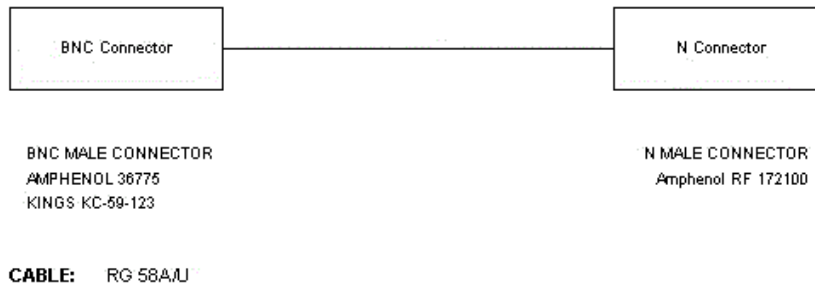

SEL-C974 Coaxial Cable

RG58 Coaxial Cable for connecting an antenna to a SEL-FR12 Radio⁽¹⁾

Part Number:

C	9	7	4	-		

Length

Specify length - max length 10 feet. Enter length in feet with leading zeros.
(Example: 5 feet = 05)*

⁽¹⁾ To verify your cable application, use the Cable Selector at <https://www.selinc.com/CableSelector/>.

Making Electric Power Safer, More Reliable, and More Economical®

SEL SCHWEITZER ENGINEERING LABORATORIES, INC.

2350 NE Hopkins Court - Pullman, WA 99163 USA
Phone: +1.509.332.1890 - Fax: +1.509.332.7990