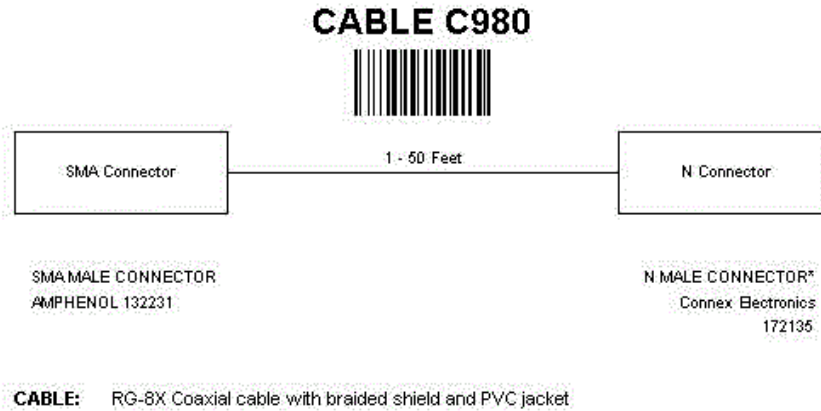

SEL-C980 Coaxial Cable

RG-8X Coaxial Cable with SMA male connector to N male connector⁽¹⁾

Part Number:

C	9	8	0	-		
---	---	---	---	---	--	--

Length

Specify length - max length 50 feet. Enter length in feet with leading zeros.
(Example: 5 feet = 05)

--	--	--	--	--	--	--

⁽¹⁾ To verify your cable application, use the Cable Selector at <https://www.selinc.com/CableSelector/>.

Making Electric Power Safer, More Reliable, and More Economical®

SEL SCHWEITZER ENGINEERING LABORATORIES, INC.